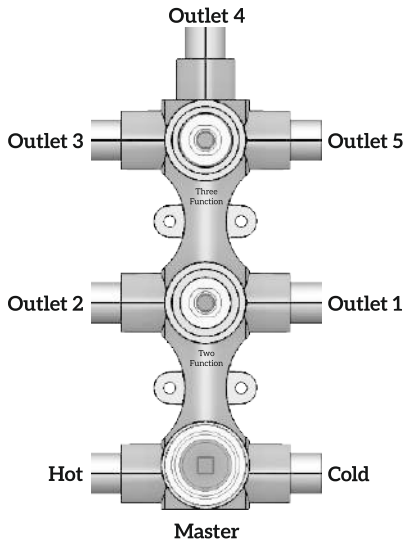

Compact

CP 47002
Bib Cock Long Body
₹ 555/-

CP 47004
Angle Cock with Flange
₹ 410/-

CP 47005 K
Concealed Stop Cock 15mm
₹ 205/-

WATER FLOW RATE

WATER PRESSURE	1 BAR	2 BAR	3 BAR
Outlet 1	32 lpm	40 lpm	48 lpm
Outlet 2	32 lpm	40 lpm	48 lpm
Outlet 3	25 lpm	31 lpm	36 lpm
Outlet 4	25 lpm	31 lpm	36 lpm
Outlet 5	25 lpm	31 lpm	36 lpm
Outlet 1 & 3	25 lpm	31 lpm	36 lpm
Outlet 1 & 4	25 lpm	31 lpm	36 lpm
Outlet 1 & 5	25 lpm	31 lpm	36 lpm
Outlet 2 & 3	25 lpm	31 lpm	36 lpm
Outlet 2 & 4	25 lpm	31 lpm	36 lpm
Outlet 2 & 5	25 lpm	31 lpm	36 lpm