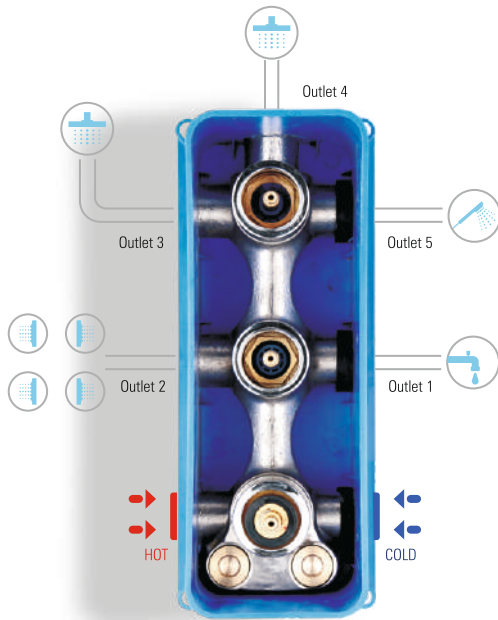

ADVANTAGES

5
OUTLETS

Does Not Transmit
Vibrations

Works Efficiently Even
in Low Pressure

2
INLETS

Waterproof

Non Returnable Valve to
Prevent Accidental Mixing
of Hot & Cold Water

Universal for all
Collections

Rotate Diverter

Can use 2 Outlets
Simultaneously

Easy Installation

DZR Brass

Class 'A' for Noise

Anti Scalding Feature
with Child Lock

Thermostatic Mixer & Diverter
2 Inlet & 5 Outlet

DCB 4025 TH
 Thermostatic Mixer & Diverter
 (2 Inlet & 5 Outlet) Concealed Body
 MRP ₹ 20850/-

DCB 4025 THK
 Thermostatic Mixer & Diverter
 (2 Inlet & 5 Outlet) Exposed Part
 MRP ₹ 10190/-

DCB 4025
 Single Lever Concealed Mixer & Diverter
 2 Inlet & 5 Outlet Concealed Body
 MRP ₹ 17350/-

Single Lever Concealed Mixer & Diverter
2 Inlet & 5 Outlet