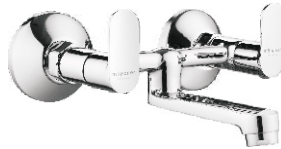

AC 55007
Two Way Bib Cock
with Wall Flange
₹ 1055/-

AC 55008
Two Way Angle Cock
with Wall Flange
₹ 1135/-

AC 55009
Sink Cock Swinging Spout
with Wall Flange
₹ 1385/-

AC 55009 FB
Flexi Sink Cock Swinging Spout
with Wall Flange
₹ 1725/-

AC 55010
Swan Neck Pillar Cock with
Swinging Spout
₹ 1570/-

AC 55012
Sink Mixer Wall Mounted
with Swinging Spout
₹ 2910/-

AC 55012 FB
Flexi Sink Mixer Wall Mounted
with Swinging Spout
₹ 3240/-

AC 55014
Wall Mixer Non Telephonic
₹ 2850/-