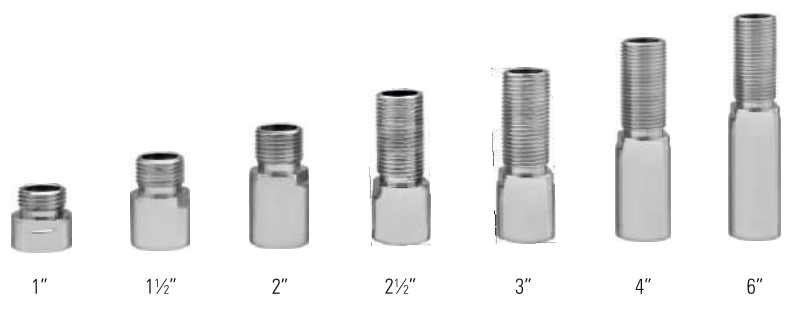

Extension Nipple

Code	Size	MRP (₹)
EN 53030	1"	85/-
EN 53031	1½"	135/-
EN 53032	2"	165/-
EN 53033	2½"	170/-
EN 53034	3"	210/-
EN 53035	4"	250/-
EN 53036	6"	380/-