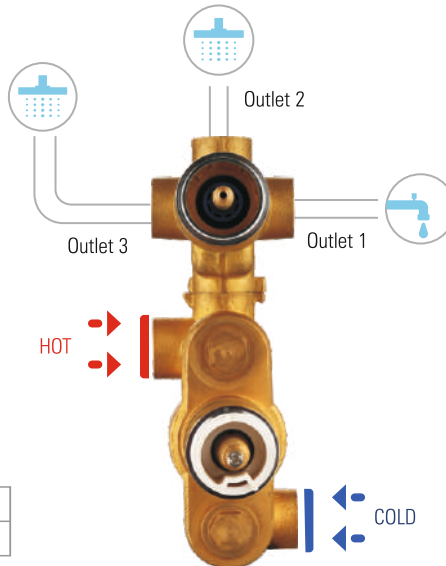

WATER FLOW RATE

WATER PRESSURE	1 Bar	2 Bar	3 Bar
	22 Lpm	32 Lpm	38 Lpm

DCB 4023 TH
Thermostatic Mixer & Diverter
(2 Inlet & 3 Outlet) Concealed Body
₹ 11720/-