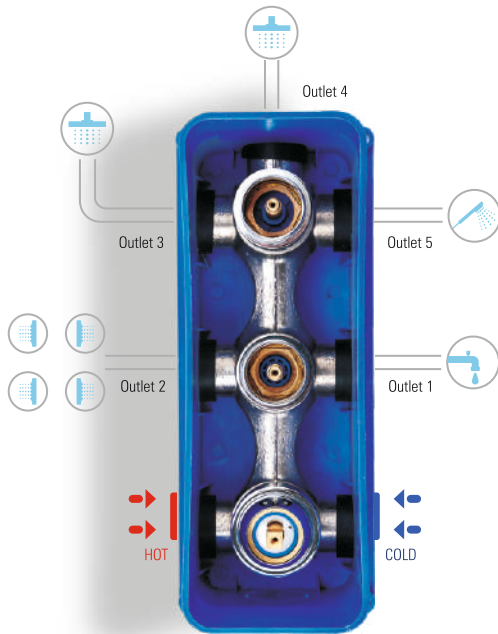

DCB 4025
Single Lever Concealed Mixer & Diverter
2 Inlet & 5 Outlet Concealed Body
MRP ₹ 17350/-