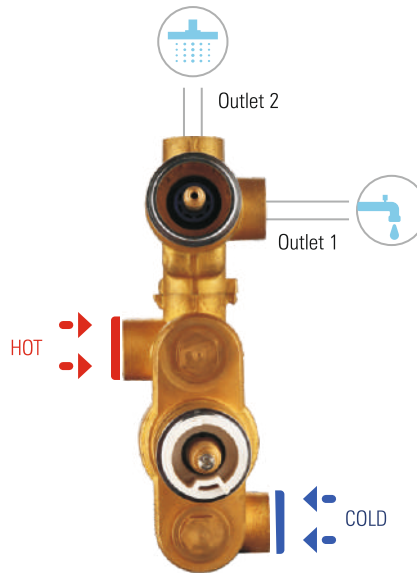

DCB 4025 K
 Single Lever Concealed Mixer & Diverter
 2 Inlet & 5 Outlet Exposed Part
 MRP ₹ 9825/-

Thermostatic Mixer & Diverter
2 Inlet & 2 Outlet
DCB-4022 TH

2
OUTLETS

2
INLETS

WATER FLOW RATE

WATER PRESSURE	1 Bar	2 Bar	3 Bar
	22 Lpm	32 Lpm	38 Lpm

DCB 4022 TH
 Thermostatic Mixer & Diverter
 (2 Inlet & 2 Outlet) Concealed Body
 ₹ 11580/-

DCB 4022 THK
 Thermostatic Mixer & Diverter
 (2 Inlet & 2 Outlet) Exposed Part
 ₹ 2800/-

Thermostatic Mixer & Diverter
2 Inlet & 3 Outlet
DCB-4023 TH