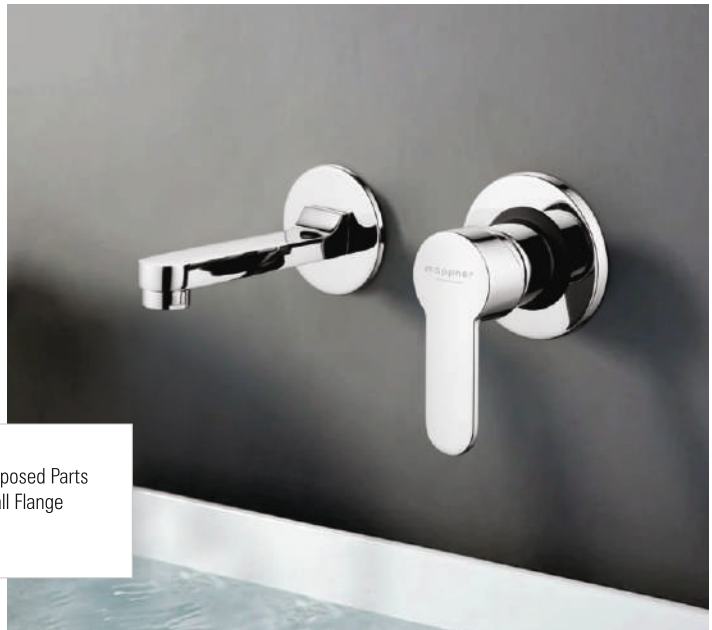

FT 45033-K

Single Lever Mixer Wall Mounted Exposed Parts
Kit Consisting of Operating Lever, Wall Flange
& Spout (Suitable for Item No. 4033)
₹ 1295/-